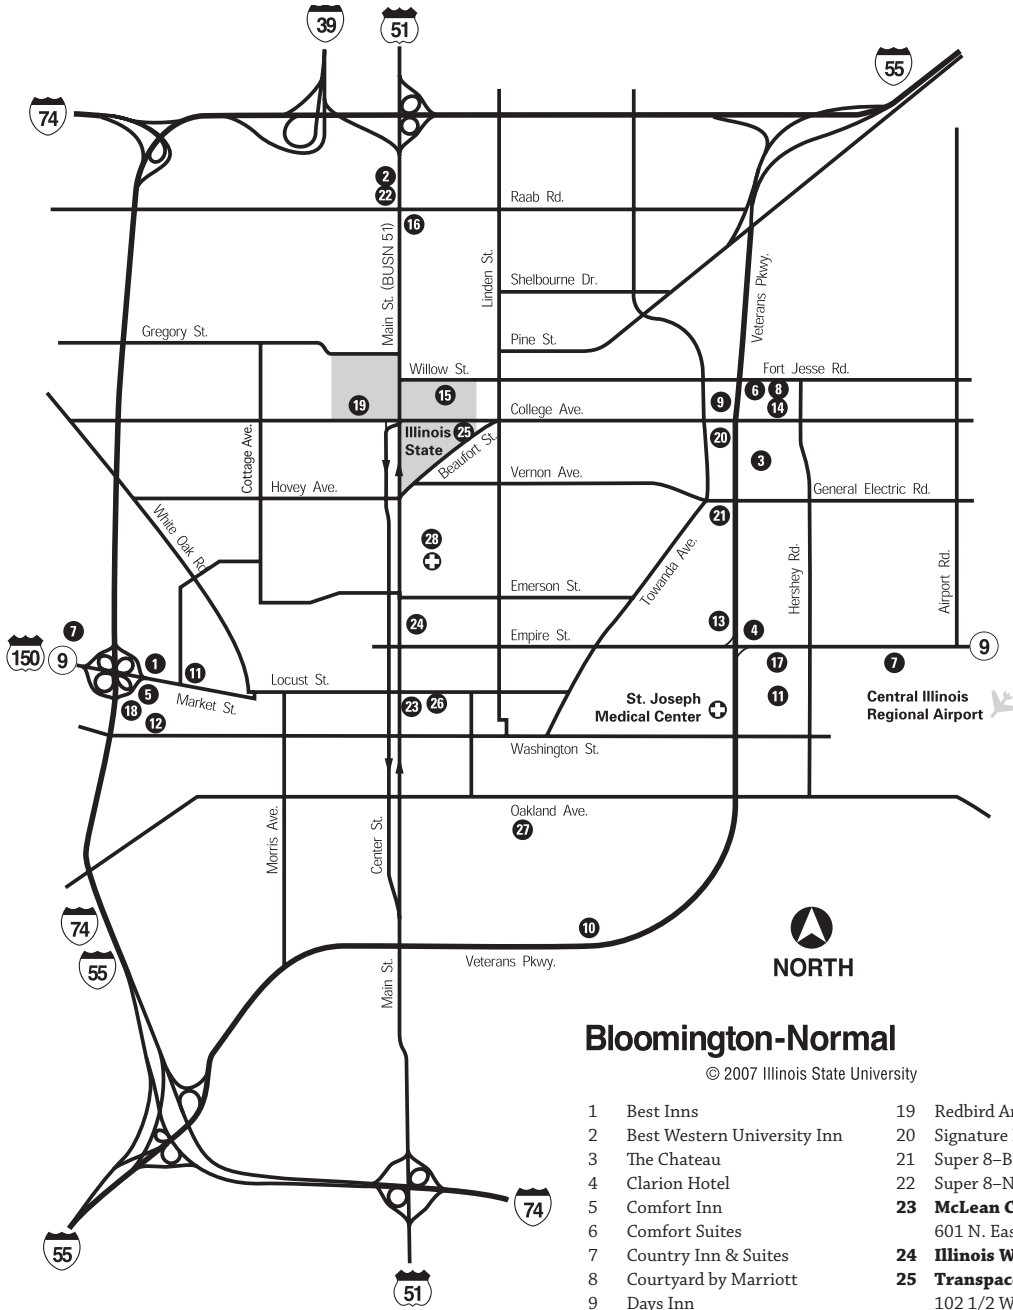

Bloomington-Normal

Bloomington-Normal

© 2007 Illinois State University

1 Best Inns	19 Redbird Arena
2 Best Western University Inn	20 Signature Inn
3 The Chateau	21 Super 8-Bloomington
4 Clarion Hotel	22 Super 8-Normal
5 Comfort Inn	23 McLean County Arts Center
6 Comfort Suites	601 N. East St., Bloomington
7 Country Inn & Suites	24 Illinois Wesleyan University
8 Courtyard by Marriott	25 Transpace Gallery
9 Days Inn	102 1/2 W. North St., Normal
10 Doubletree Hotel Bloomington	26 Graduate studios
11 Eastland Suites Hotel	208-212 E. Douglas St.,
12 Econo Lodge	Bloomington
13 Baymont Inn	27 Manneken Press
14 Holiday Inn Express & Suites	1106 Bell St, Bloomington
15 Illinois State University/ Visitor Parking	28 BroMenn Regional Medical Center
16 Motel 6	Virginia and Franklin Streets,
17 Quality Inn & Suites	Bloomington
18 Prospect Center